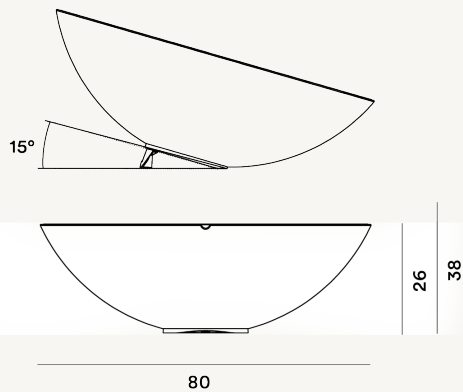

Solar Outdoor Floor

DIMENSIONE

CAVO

Black

COLORE

Brown

CERTIFICAZIONI

PESO

Net kg 11.70

MATERIALE

Rotational moulded polyethylene, gres and varnished metal

SORGENTE LUMINOSA

Bulb not included E27 25W Max On-Off