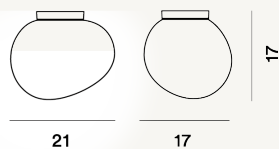

GREGG MIDI OUTDOOR WALL/CEILING LED

DIMENSIONE

17 x 21 x 17

COLORE

White

CERTIFICAZIONI

PESO

Net kg 1.4

MATERIALE

Rotational moulded polyethylene and varnished metal

CAVO

SORGENTE LUMINOSA

LED included Scheda Led 8W 2700 K 635lm CRI>90
Dimmable TRIAC