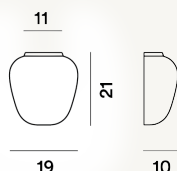

RITUALS 3 SEMI WALL MODULO E27

DIMENSIONE

10 x 21 x 19

COLORE

White

CERTIFICAZIONI

PESO

Net kg 3

MATERIALE

Blown engraved satin glass and coated metal

CAVO

SORGENTE LUMINOSA

LED retrofit bulb included E27 30W Max ON-OFF