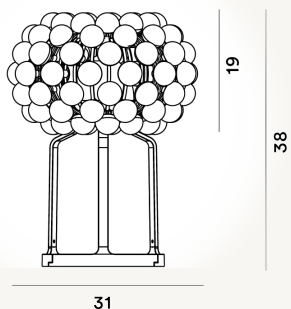

CABOCHE PLUS PICCOLA TABLE LED

DIMENSIONE

38 x 31 x 31

COLORE

Grey, Transparent

CERTIFICAZIONI

PESO

Net kg 5.4

MATERIALE

PMMA, polycarbonate, aluminum and chromed or lacquered metal

CAVO

Transparent

SORGENTE LUMINOSA

LED included Scheda Led 10W 2700 K 930lm CRI>90
Dimmer included