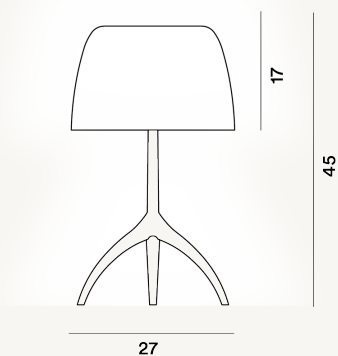

Lumiere Grande Table

DIMENSIONE

CAVO

Transparent

COLORE

Bulles white, Pastilles white

CERTIFICAZIONI

PESO

Net kg 2.10

MATERIALE

Blown glass and liquid coated aluminium

SORGENTE LUMINOSA

LED retrofit bulb included E27 11W 2700 K 1521lm CRI >80 Dimmer included
LED retrofit bulb included E27 11W 2700 K 1521lm CRI >80 On-Off