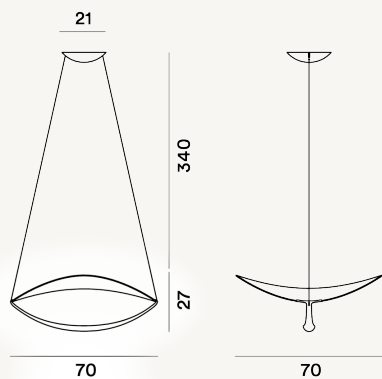

PLENA SUSPENSION LED

DIMENSIONE

27 x 70 x 70

COLORE

White

CERTIFICAZIONI

PESO

Net kg 2.1

MATERIALE

PVC and varnished aluminium

CAVO

Transparent

SORGENTE LUMINOSA

LED included Scheda Led 32W 2700 K 3530lm CRI>90
Dimmable PUSH and DALI