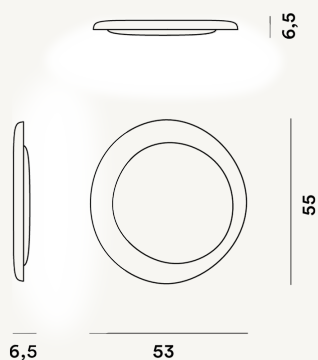

BAHIA MINI APPLIQUES/PLAFONNIERS LED

DIMENSIONE

7 x 55 x 53

COLORE

Blanc

CERTIFICAZIONI

PESO

Net kg 2.7

MATERIALE

Polycarbonate moulé à injection

CAVO

SORGENTE LUMINOSA

LED includes Scheda Led 21W 2850 K 2620lm CRI>90
Variable PUSH et DALI, LED includes Scheda Led 21W 2850
K 2620lm CRI>90 ON-OFF