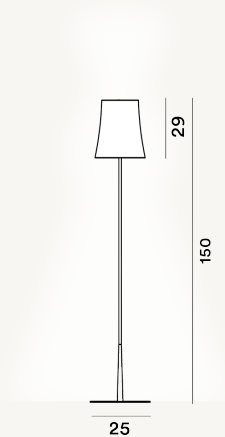

BIRDIE EASY READING PTL

DIMENSIONE

150 x 25 x 25

CAVO

Transparent

COLORE

Light blu, White, Yellow, Black, Red, Green

CERTIFICAZIONI

PESO

Net kg 4

MATERIALE

Polycarbonate and liquid coated metal

SORGENTE LUMINOSA

Bulb not included E27 57W Max ON-OFF