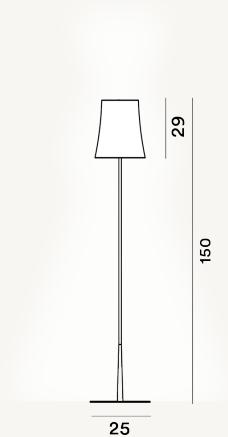

BIRDIE EASY READING PTL

DIMENSIONE

150 x 25 x 25

CAVO

Transparent

COLORE

Light blu, White, Yellow, Black, Red, Green

CERTIFICAZIONI

PESO

Net kg 4

MATERIALE

Polycarbonate and liquid coated metal

SORGENTE LUMINOSA

Bulb not included E27 57W Max ON-OFF