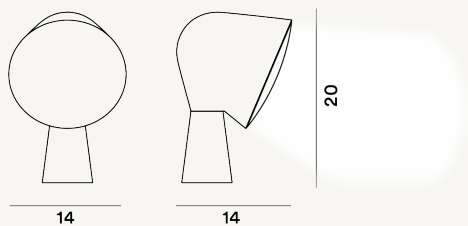

BINIC TABLE PTL

DIMENSIONE

20 x 14 x 14

COLORE

Anthracite, White, Blue, Yellow, Pink, Aqua green

CERTIFICAZIONI
IP 20

PESO

Net kg 0.6

MATERIALE

Batch-dyed ABS and polycarbonate

CAVO

Transparent

SORGENTE LUMINOSA

Bulb not included E14 12W Max ON-OFF