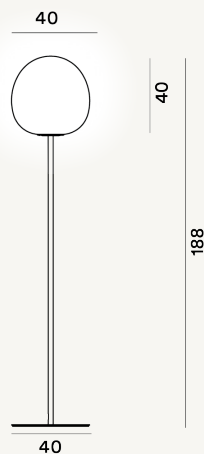

RITUALS XL FLOOR MODULO E27

DIMENSIONE

188 x 40 x 40

COLORE

White

CERTIFICAZIONI

PESO

Net kg 15.7

MATERIALE

Blown engraved satin glass and coated metal

CAVO

Transparent

SORGENTE LUMINOSA

LED retrofit bulb included E27 57W Max Dimmer included