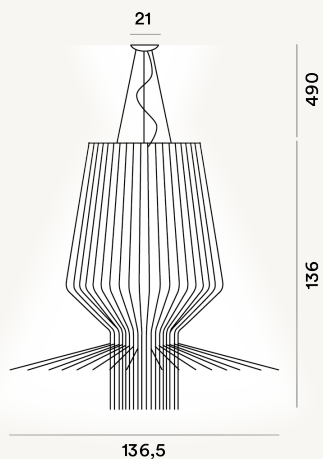

## DIMENSIONE

136 x 137 x 137

## SORGENTE LUMINOSA

LED includes Scheda Led 51W 3000 K 5684lm CRI >90  
Variable PUSH et DALI