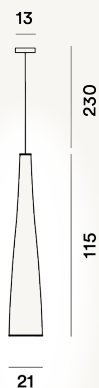

MITE TITE 1 SUSPENSION PTL

DIMENSIONE

115 x 21 x 21

CAVO

Transparent

COLORE

Black

CERTIFICAZIONI

PESO

Net kg 1.4

MATERIALE

Fiberglass fabric with carbonium thread and nickel-plated steel

SORGENTE LUMINOSA

Bulb not included E27 150W Max ON-OFF