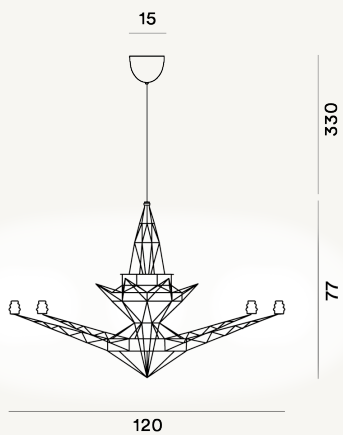

LIGHTWEIGHT SUSPENSION PTL

DIMENSIONE

77 x 120 x 120

CAVO

Transparent

COLORE

Steel

CERTIFICAZIONI

PESO

Net kg 7.6

MATERIALE

Anodised metal

SORGENTE LUMINOSA

Bulb not included G4 8x20W Max ON-OFF