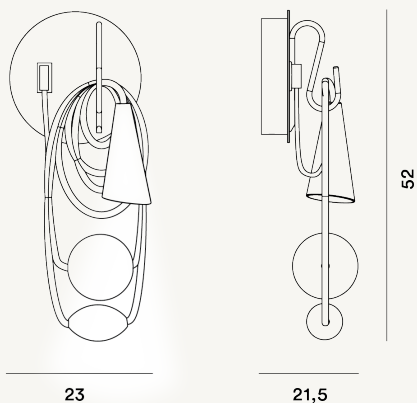

FILO WALL PTL

DIMENSIONE

22 x 52 x 23

CAVO

Orange| White and Black| Red and White| Green

COLORE

Amethyst queen, Eastern coral, Emerald king, Teodora

CERTIFICAZIONI

PESO

Net kg 2.5

MATERIALE

Porcelain, textile cable, blown glass and varnished metal

SORGENTE LUMINOSA

LED retrofit bulb included G9 4W 3000 K 400lm CRI>80 ON-OFF