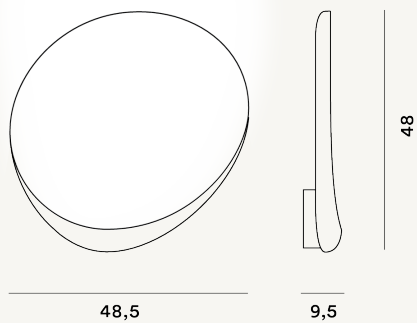

Lake Wall LED

DIMENSIONE

CAVO

COLORE

Ivory, Red

CERTIFICAZIONI

PESO

Net kg 1.70

MATERIALE

Injection moulded and varnished ABS and aluminium

SORGENTE LUMINOSA

LED included 10W 3000 K 862lm CRI >90 Dimmable TRIAC