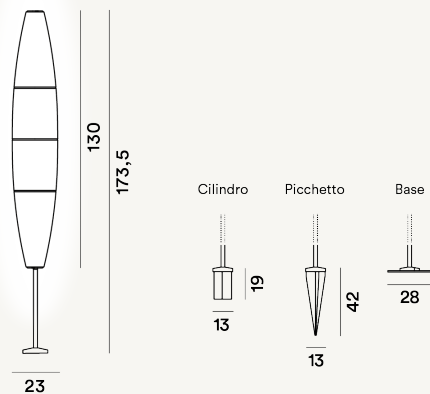

HAVANA MONO OUTDOOR FLOOR PTL

DIMENSIONE

174 x 23 x 23

CAVO

Black

COLORE

White

CERTIFICAZIONI

PESO

Net kg 10.1

MATERIALE

Rotational moulded polyethylene and varnished metal

SORGENTE LUMINOSA

Bulb not included E27 46W Max ON-OFF