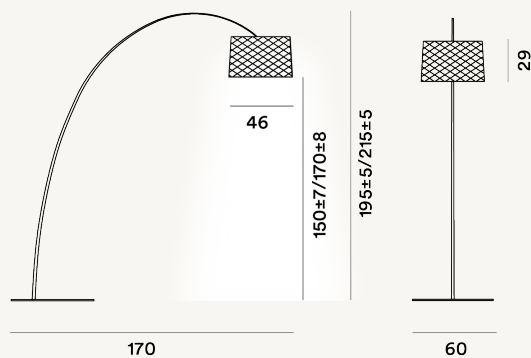

## DIMENSIONE

215 x 170 x 60

## PESO

Net kg 17.2

## SORGENTE LUMINOSA

LED includes Scheda Led 32W 2850 K 3930lm CRI>90 ON-OFF