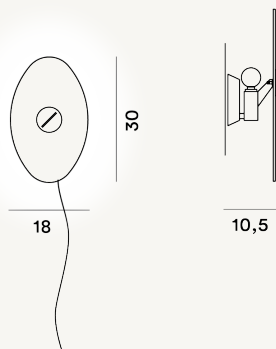

BIT 2 WALL PTL

DIMENSIONE

11 x 30 x 18

CAVO

Transparent

COLORE

White, Blue

CERTIFICAZIONI

PESO

Net kg 1.02

MATERIALE

Silkscreen-printed glass and varnished metal

SORGENTE LUMINOSA

Bulb not included E14 60W Max ON-OFF