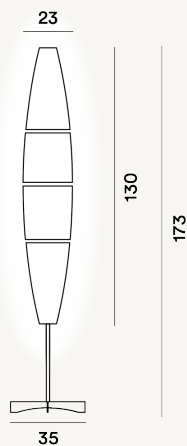

HAVANA FLOOR PTL

DIMENSIONE

173 x 35 x 35

CAVO

Transparent

COLORE

White

CERTIFICAZIONI

PESO

Net kg 3.3

MATERIALE

Injection moulded polyethylene and coated or chromed metal

SORGENTE LUMINOSA

Bulb not included E27 150W Max Dimmer included, Bulb not included E27 150W Max ON-OFF