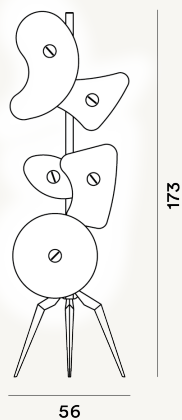

ORBITAL FLOOR PTL

DIMENSIONE

173 x 56 x 56

CAVO

Transparent

COLORE

White, Multi colour

CERTIFICAZIONI

PESO

Net kg 10.14

MATERIALE

Silkscreen-printed glass and varnished metal

SORGENTE LUMINOSA

Bulb not included E14 5x40W Max ON-OFF