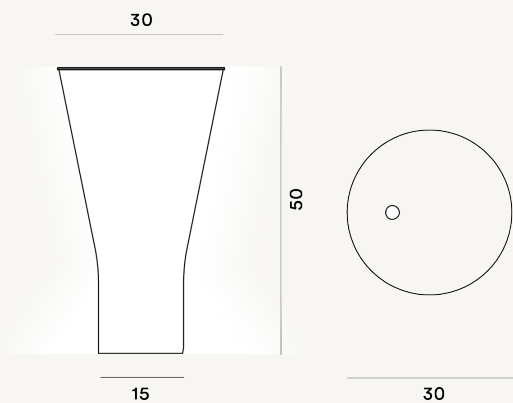

SOFFIO TABLE LED

DIMENSIONE

50 x 30 x 30

CAVO

Transparent

COLORE

White

CERTIFICAZIONI

PESO

Net kg 5

MATERIALE

Blown glass and aluminium

SORGENTE LUMINOSA

LED included Scheda Led 13,8W 2700 K 1300lm CRI>80
Touch dimmer included