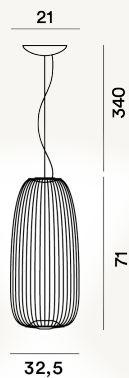

SPOKES 1 SUSPENSION LED

DIMENSIONE

71 x 33 x 33

COLORE

White, Graphite, Black, Gold, Copper

CERTIFICAZIONI

PESO

Net kg 4.9

MATERIALE

Varnished steel and aluminium

CAVO

Transparent

SORGENTE LUMINOSA

LED included Scheda Led 30W 2700 K 3316lm CRI>90
Dimmable PUSH and DALI, LED included Scheda Led 30W
2700 K 3316lm CRI>90 ON-OFF