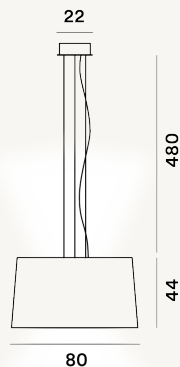

TWIGGY TWICE SUSPENSION LED

DIMENSIONE

44 x 80 x 80

COLORE

White, Crimson, Greige, Black

CERTIFICAZIONI

PESO

Net kg 8.4

MATERIALE

Coated fibreglass based composite material, PMMA, polycarbonate and steel

CAVO

Transparent

SORGENTE LUMINOSA

LED included Scheda Led 81W 3000 K 8517lm CRI>90
Dimmable PUSH and DALI