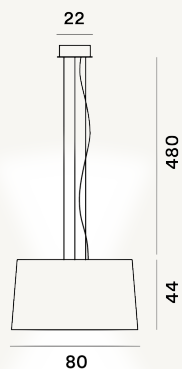

TWIGGY TWICE SUSPENSION LED

DIMENSIONE

44 x 80 x 80

COLORE

White, Crimson, Greige, Black

CERTIFICAZIONI

PESO

Net kg 8.4

MATERIALE

Coated fibreglass based composite material, PMMA, polycarbonate and steel

CAVO

Transparent

SORGENTE LUMINOSA

LED included Scheda Led 81W 3000 K 8517lm CRI>90
Dimmable PUSH and DALI