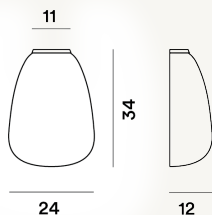

RITUALS 1 SEMI WALL MODULO E27

DIMENSIONE

12 x 34 x 24

COLORE

White

CERTIFICAZIONI

PESO

Net kg 2.2

MATERIALE

Blown engraved satin glass and coated metal

CAVO

SORGENTE LUMINOSA

LED retrofit bulb included E27 30W Max ON-OFF