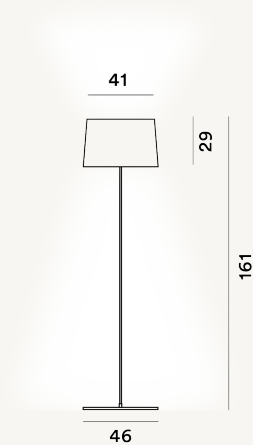

Twiggy Reading

DIMENSIONE

CAVO

Transparent

COLORE

White, Burgundy, Greige, Black

CERTIFICAZIONI

PESO

Net kg 10.80

MATERIALE

Coated fibreglass-based composite material, PMMA, polycarbonate, coated metal and aluminium

SORGENTE LUMINOSA

Bulb not included E27 3x25W Max On-Off