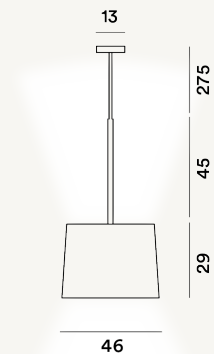

## DIMENSIONE

74 x 46 x 46

## SORGENTE LUMINOSA

LED included Scheda Led 28W 2700 K 3840lm CRI>90  
Dimmable PUSH and DALI, LED included Scheda Led 28W  
2700 K 3840lm CRI>90 ON-OFF