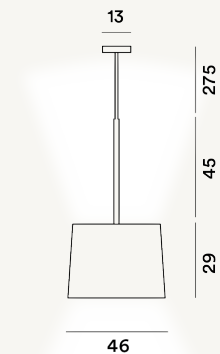

TWIGGY GRANDE SUSPENSION LED

DIMENSIONE

74 x 46 x 46

COLORE

Rosewood, Wood

CERTIFICAZIONI

PESO

Net kg 2.5

MATERIALE

Whitened oak or rosewood, composite material based on painted fiberglass, polycarbonate, PMMA

CAVO

Transparent

SORGENTE LUMINOSA

LED included Scheda Led 28W 2700 K 3840lm CRI>90
Dimmable PUSH and DALI, LED included Scheda Led 28W
2700 K 3840lm CRI>90 ON-OFF