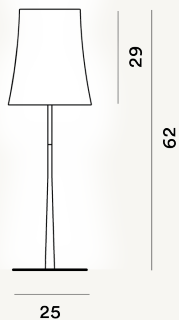

BIRDIE EASY GRANDE TABLE PTL

DIMENSIONE

62 x 25 x 25

CAVO

Transparent

COLORE

White

CERTIFICAZIONI

PESO

Net kg 3.6

MATERIALE

Polycarbonate and liquid coated metal

SORGENTE LUMINOSA

Bulb not included E27 57W Max ON-OFF