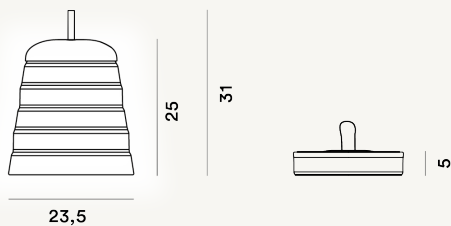

CRI-CRI OUTDOOR TABLE LED

DIMENSIONE

31 x 24 x 24

COLORE

White

CERTIFICAZIONI

PESO

Net kg 1

MATERIALE

Silicone, ABS and PMMA

CAVO

SORGENTE LUMINOSA

LED included Scheda Led 2,4W 2700 K 325lm CRI>80 Touch dimmer included