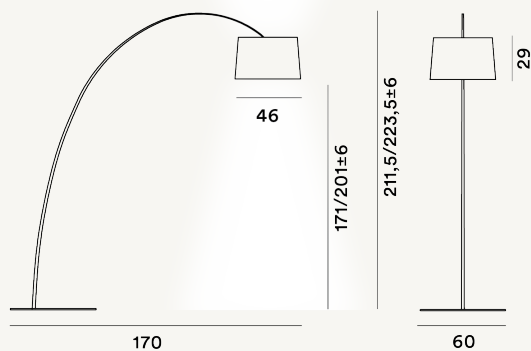

TWIGGY FLOOR LED

DIMENSIONE

223 x 170 x 60

CAVO

Transparent

COLORE

White, Burgundy, Crimson, Graphite, Greige, Black, Oak, Rosewood, Wood

CERTIFICAZIONI
IP 20

PESO

Net kg 17.1

MATERIALE

Coated fiberglass-based composite material, PMMA, polycarbonate, coated metal and aluminium (LED), Limed oak or rosewood. PMMA, polycarbonate, coated metal and aluminium.

SORGENTE LUMINOSA

LED included Scheda Led 28W 2700 K 3840lm CRI>90
Dimmer included