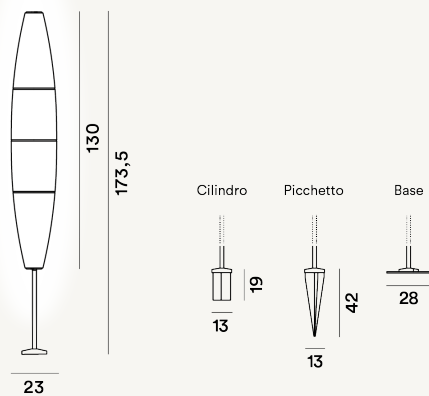

# Havana Mono Outdoor Floor

## DIMENSIONE

## COLORE

White