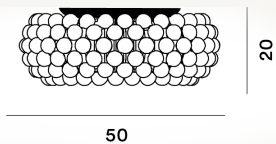

CABOCHE PLUS CEILING LED

DIMENSIONE

20 x 50 x 50

CAVO

COLORE

Grey, Transparent

CERTIFICAZIONI

PESO

Net kg 8.9

MATERIALE

PMMA, polycarbonate, aluminum and chromed metal

SORGENTE LUMINOSA

LED included Scheda Led 26W 2700 K 3645lm CRI>90
Dimmable PUSH and DALI, LED included Scheda Led 26W
2700 K 3645lm CRI>90 ON-OFF