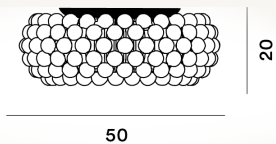

CABOCHE PLUS CEILING LED

DIMENSIONE

20 x 50 x 50

COLORE

Grey, Transparent

CERTIFICAZIONI

PESO

Net kg 8.9

MATERIALE

PMMA, polycarbonate, aluminum and chromed metal

CAVO

SORGENTE LUMINOSA

LED included Scheda Led 26W 2700 K 3645lm CRI>90
Dimmable PUSH and DALI, LED included Scheda Led 26W
2700 K 3645lm CRI>90 ON-OFF