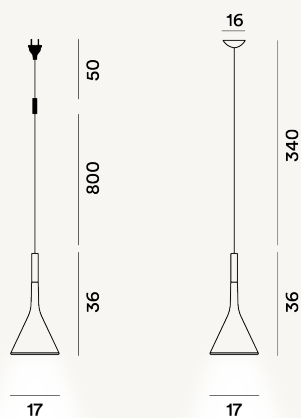

Aplomb Outdoor Suspension LED

DIMENSIONE

CAVO

Black

COLORE

Grey, Red, Green

CERTIFICAZIONI

PESO

Net kg 2.60

MATERIALE

Hand pouring concrete and aluminium

SORGENTE LUMINOSA

LED included 8W 2700 K 680lm CRI >90 Dimmable TRIAC