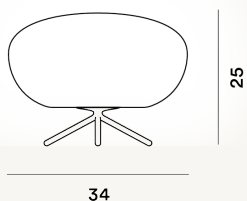

RITUALS 2 TABLE PTL

DIMENSIONE

25 x 34 x 34

CAVO

Transparent

COLORE

White

CERTIFICAZIONI

PESO

Net kg 4.1

MATERIALE

Blown engraved satin glass and coated metal

SORGENTE LUMINOSA

Bulb not included E27 105W Max Dimmer included, Bulb not included E27 105W Max ON-OFF