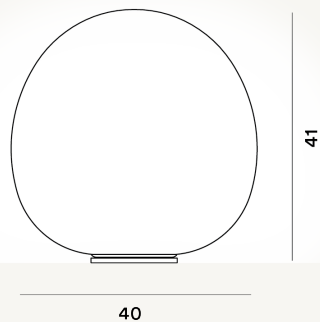

Rituals XL Table

DIMENSIONE

CAVO

Transparent

COLORE

White

CERTIFICAZIONI

PESO

Net kg 7.10

MATERIALE

Blown engraved satin glass and coated metal

SORGENTE LUMINOSA

Bulb not included E27 150W Max Dimmer included
Bulb not included E27 150W Max On-Off