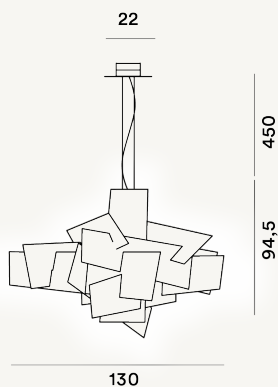

# BIG BANG L SUSPENSION LED

## DIMENSIONE

95 x 130 x 130

## SORGENTE LUMINOSA

LED included Scheda Led 58W 3000 K 6084lm CRI>90  
Dimmable PUSH and DALI