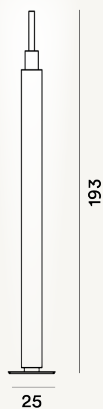

UPTOWN FLOOR LED

DIMENSIONE

193 x 25 x 25

CAVO

Transparent

COLORE

Multicolor

CERTIFICAZIONI

PESO

Net kg 22

MATERIALE

Serigraphed tempered glass, PMMA and stainless steel

SORGENTE LUMINOSA

LED included Scheda Led 17,7W 2700 K 2498lm CRI>80
Dimmer included