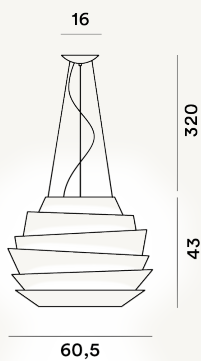

LE SOLEIL SUSPENSION LED

DIMENSIONE

43 x 61 x 61

COLORE

White

CERTIFICAZIONI

PESO

Net kg 5.3

MATERIALE

Injection moulded polycarbonate and coated metal

CAVO

Transparent

SORGENTE LUMINOSA

LED included Scheda Led 46W 2700 K 4460lm CRI>90
Dimmable PUSH and DALI, LED included Scheda Led 46W
2700 K 4460lm CRI>90 ON-OFF