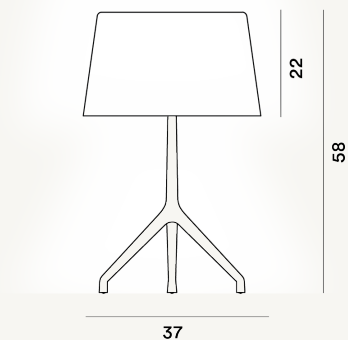

LUMIERE XX L TABLE PTL

DIMENSIONE

58 x 37 x 37

CAVO

Transparent

COLORE

White, Grey

CERTIFICAZIONI

PESO

Net kg 5.5

MATERIALE

Blown glass and polished or painted brushed aluminium

SORGENTE LUMINOSA

Bulb not included G9 4x33W Max Dimmer included