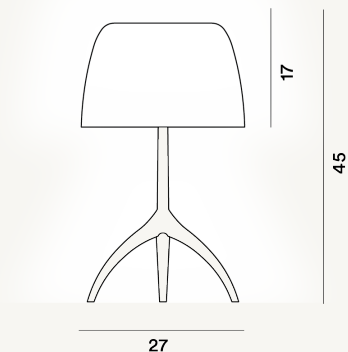

LUMIERE GRANDE TABLE PTL

DIMENSIONE

55 x 27 x 27

CAVO

Transparent

COLORE

White, Cherry, Cipria, Crete, Sahara

CERTIFICAZIONI

PESO

Net kg 2.1

MATERIALE

Blown glass and polished or painted brushed aluminium, Blown glass and painted brushed aluminium, Blown glass and liquid coated aluminium

SORGENTE LUMINOSA

LED retrofit bulb included E27 12W 2700 K 1521lm CRI>80
Dimmer included, LED retrofit bulb included E27 12W 2700 K 1521lm CRI>80 ON-OFF