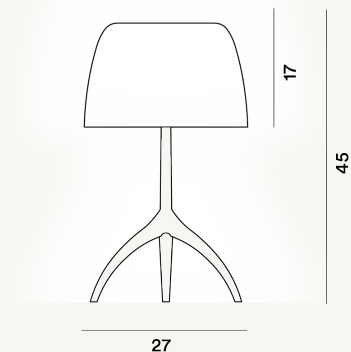

LUMIERE GRANDE TABLE PTL

DIMENSIONE

55 x 27 x 27

CAVO

Transparent

COLORE

White, Cherry, Cipria, Crete, Sahara

CERTIFICAZIONI

PESO

Net kg 2.1

MATERIALE

Blown glass and polished or painted brushed aluminium, Blown glass and painted brushed aluminium, Blown glass and liquid coated aluminium

SORGENTE LUMINOSA

LED retrofit bulb included E27 12W 2700 K 1521lm CRI>80
Dimmer included, LED retrofit bulb included E27 12W 2700 K 1521lm CRI>80 ON-OFF