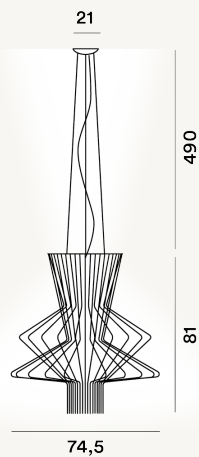

ALLEGRO RITMICO SUSPENSION LED

DIMENSIONE

81 x 75 x 75

CAVO

Transparent

COLORE

Graphite

CERTIFICAZIONI

PESO

Net kg 15

MATERIALE

Lacquered aluminium and chromed metal

SORGENTE LUMINOSA

LED included Scheda Led 51W 3000 K 5684lm CRI>90
Dimmable PUSH and DALI