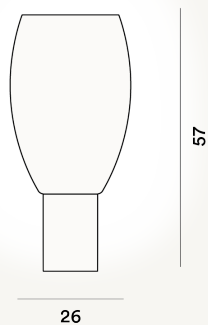

BUDS 1 TABLE PTL

DIMENSIONE

57 x 26 x 26

CAVO

Transparent

COLORE

White

CERTIFICAZIONI

PESO

Net kg 4.9

MATERIALE

Blown glass and PMMA

SORGENTE LUMINOSA

Bulb not included E27 23W Max ON-OFF