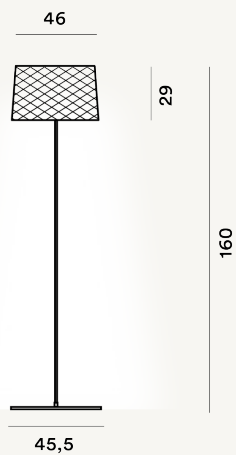

TWIGGY GRID OUTDOOR READING LED

DIMENSIONE

160 x 46 x 46

CAVO

Black

COLORE

Carmine, Greige

CERTIFICAZIONI

PESO

Net kg 25.2

MATERIALE

Coated fiberglass-based composite material, PMMA, coated metal and aluminium

SORGENTE LUMINOSA

LED included Scheda Led 32W 2850 K 3930lm CRI>90
ON-OFF