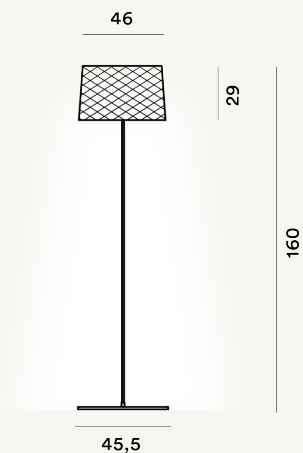

# TWIGGY GRID OUTDOOR READING LED

## DIMENSIONE

160 x 46 x 46

## PESO

Net kg 25.2