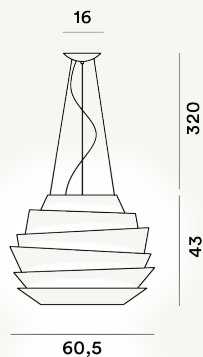

Le Soleil Suspension LED

DIMENSIONE

CAVO

Transparent

COLORE

White

CERTIFICAZIONI

PESO

Net kg 5.30

MATERIALE

Injection moulded polycarbonate and coated metal

SORGENTE LUMINOSA

LED included 46W 2700 K 4460lm CRI >90 Dimmable
PUSH and DALI
LED included 46W 2700 K
4460lm CRI >90 On-Off